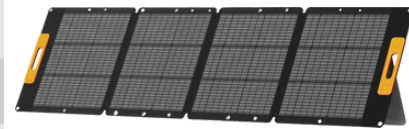

KODAK Portable solar panel

120w

Model	LL-YT 120W
Output power	120w
Connector Type	MC4 / MC4 Compatible
Open circuit voltage	21.6V
Standard operating voltage	19.4V
Standard operating current	6.18A
Short circuit current	6.68A
Working Temperature	-20°C~60°C

Extended Size :1760*470*28
Foldable Size: 483*470*41
3,6Kg

510x527x85mm
4,42Kg

Product Application

Outdoor Activities

RV Camping

Park

Mountain Climbing

0 54 19980 44112 6